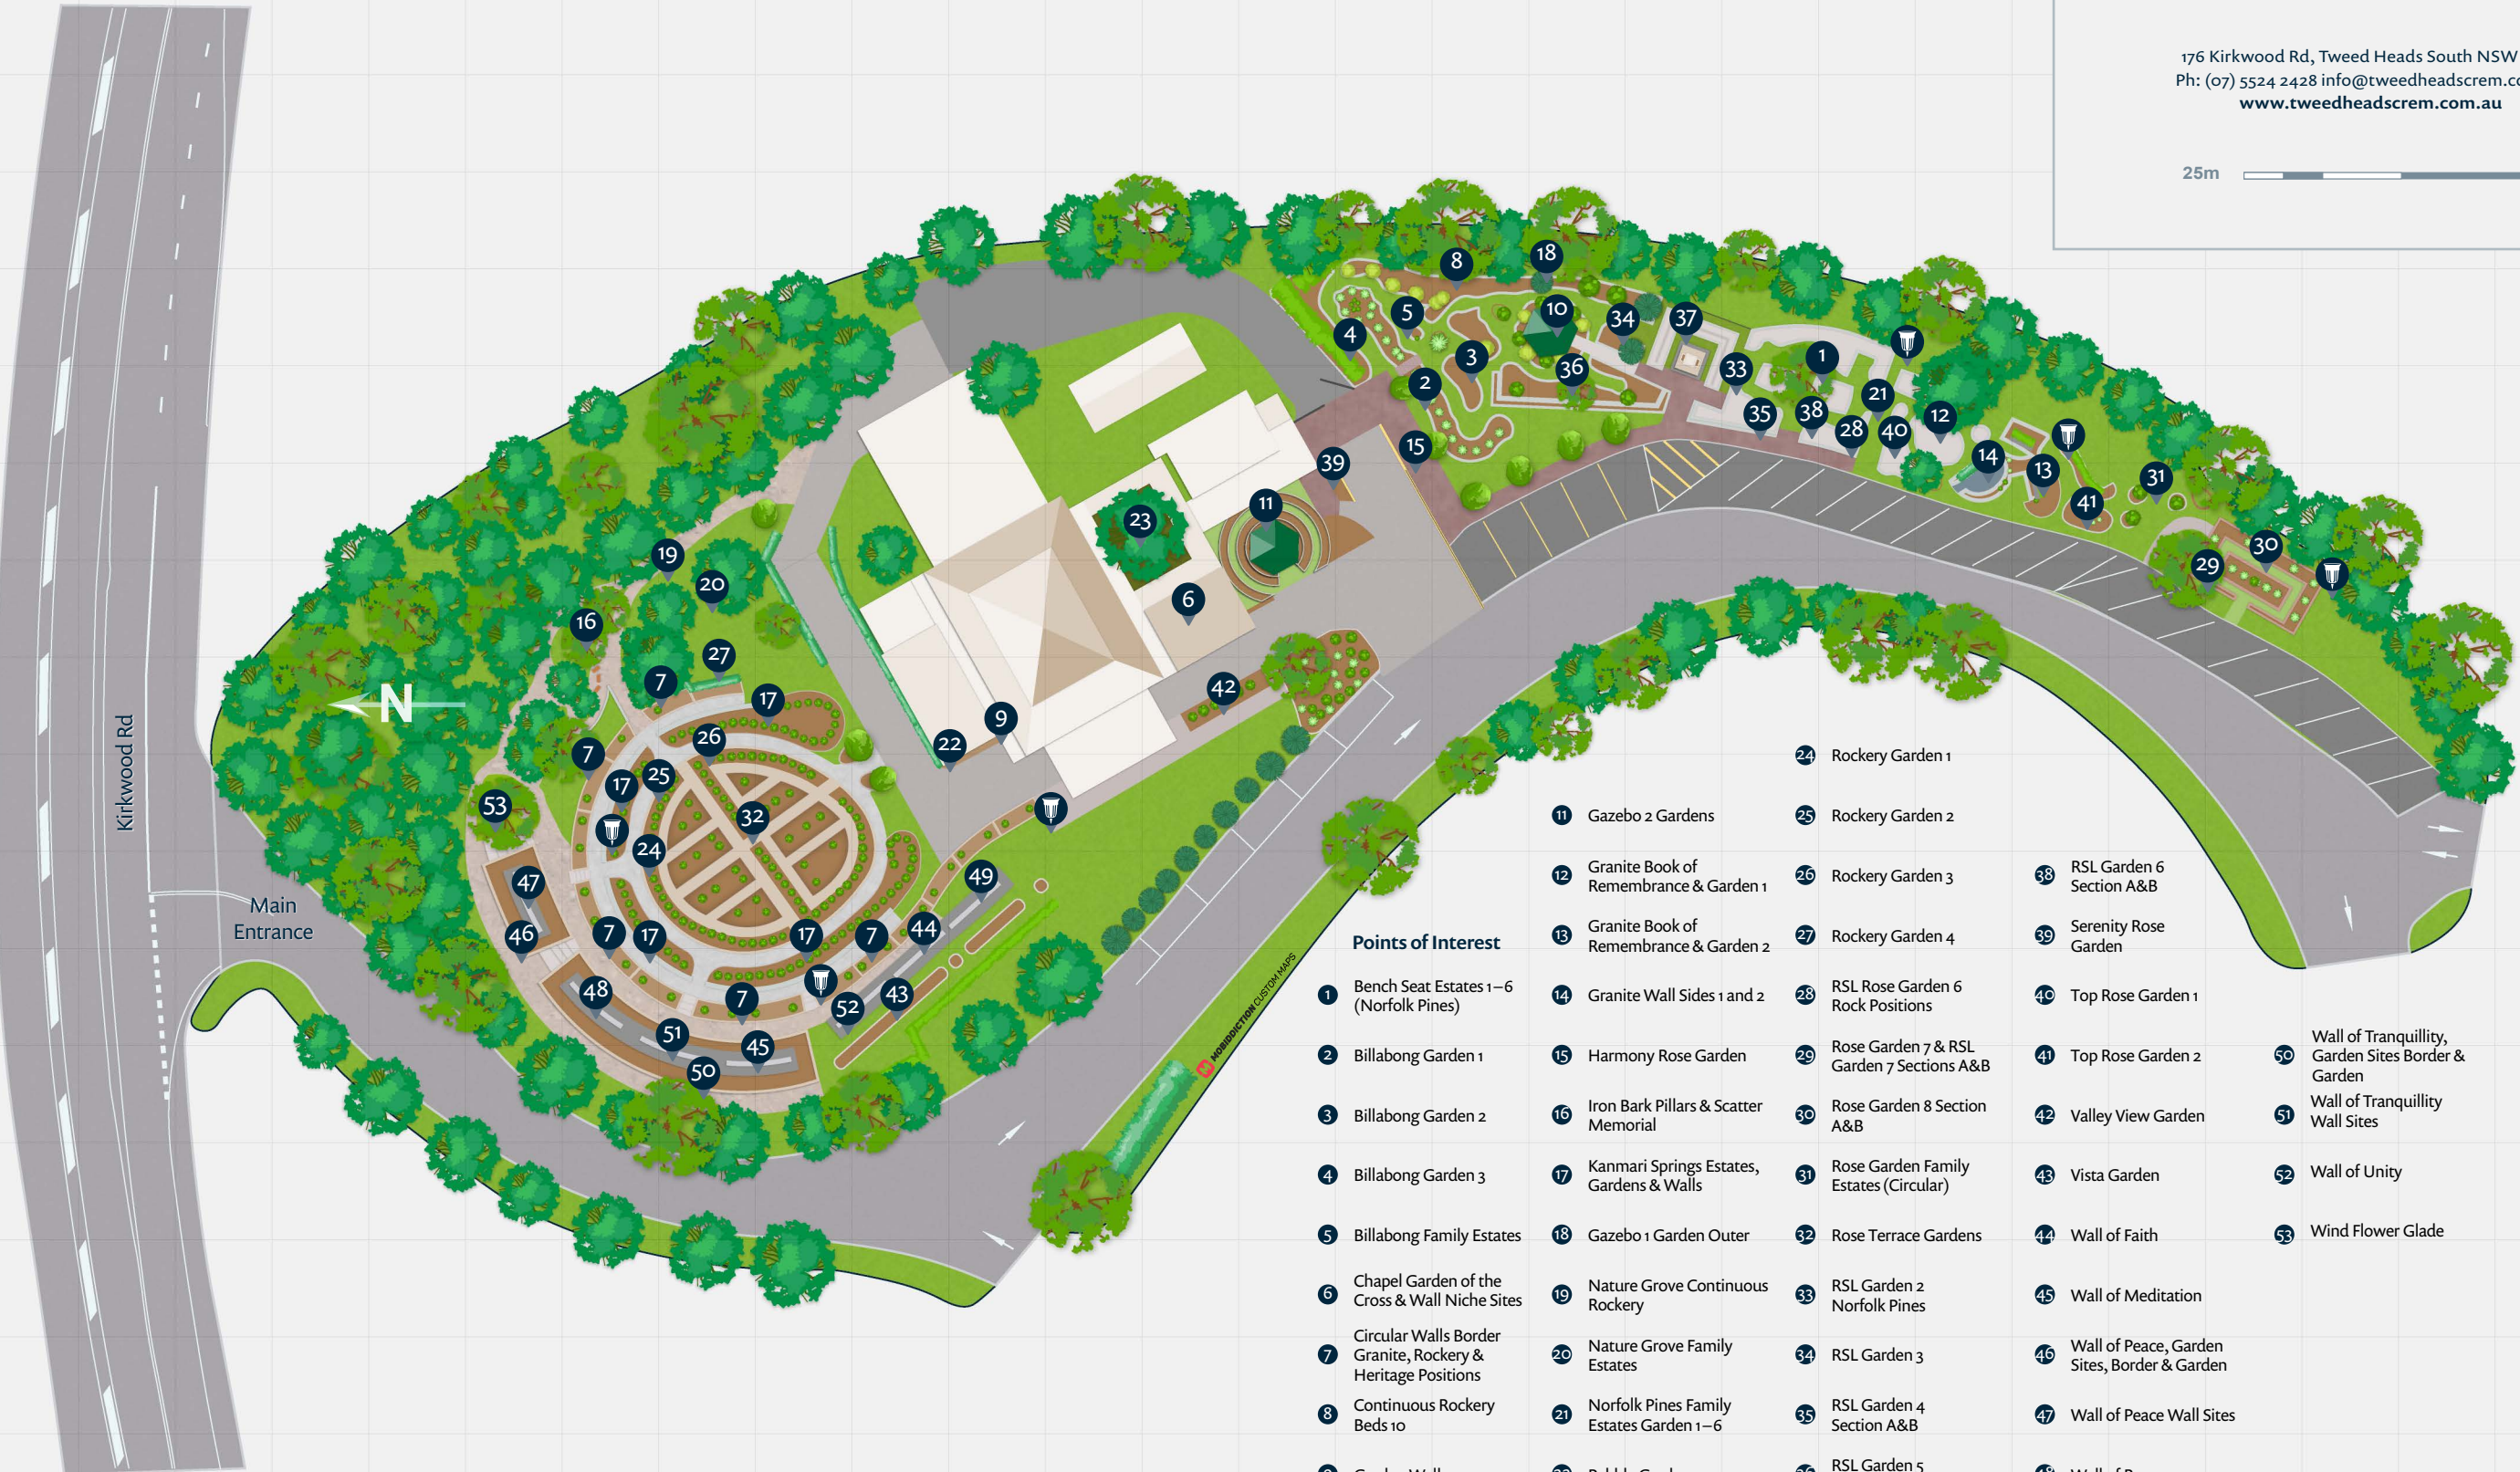

25m 

- Points of Interest**
- | | | |
|---|---|---|
| 1 Bench Seat Estates 1-6 (Norfolk Pines) | 11 Gazebo 2 Gardens | 24 Rockery Garden 1 |
| 2 Billabong Garden 1 | 12 Granite Book of Remembrance & Garden 1 | 25 Rockery Garden 2 |
| 3 Billabong Garden 2 | 13 Granite Book of Remembrance & Garden 2 | 26 Rockery Garden 3 |
| 4 Billabong Garden 3 | 14 Granite Wall Sides 1 and 2 | 27 Rockery Garden 4 |
| 5 Billabong Family Estates | 15 Harmony Rose Garden | 28 RSL Rose Garden 6 Rock Positions |
| 6 Chapel Garden of the Cross & Wall Niche Sites | 16 Iron Bark Pillars & Scatter Memorial | 29 Rose Garden 7 & RSL Garden 7 Sections A&B |
| 7 Circular Walls Border Granite, Rockery & Heritage Positions | 17 Kanmari Springs Estates, Gardens & Walls | 30 Rose Garden 8 Section A&B |
| 8 Continuous Rockery Beds 10 | 18 Gazebo 1 Garden Outer | 31 Rose Garden Family Estates (Circular) |
| 9 Garden Walk | 19 Nature Grove Continuous Rockery | 32 Rose Terrace Gardens |
| 10 Gazebo 1 Garden Sections 1, 2 & 2B | 20 Nature Grove Family Estates | 33 RSL Garden 2 Norfolk Pines |
| | 21 Norfolk Pines Family Estates Garden 1-6 | 34 RSL Garden 3 |
| | 22 Pebble Garden | 35 RSL Garden 4 Section A&B |
| | 23 Pool of Reflections, Border Positions, Walls 1-7 & Waterfall Rockery | 36 RSL Garden 5 Section A&B |
| | | 37 RSL Granite Garden 1 |
| | | 38 RSL Garden 6 Section A&B |
| | | 39 Serenity Rose Garden |
| | | 40 Top Rose Garden 1 |
| | | 41 Top Rose Garden 2 |
| | | 42 Valley View Garden |
| | | 43 Vista Garden |
| | | 44 Wall of Faith |
| | | 45 Wall of Meditation |
| | | 46 Wall of Peace, Garden Sites, Border & Garden |
| | | 47 Wall of Peace Wall Sites |
| | | 48 Wall of Reverence |
| | | 49 Wall of Serenity |
| | | 50 Wall of Tranquillity, Garden Sites Border & Garden |
| | | 51 Wall of Tranquillity Wall Sites |
| | | 52 Wall of Unity |
| | | 53 Wind Flower Glade |